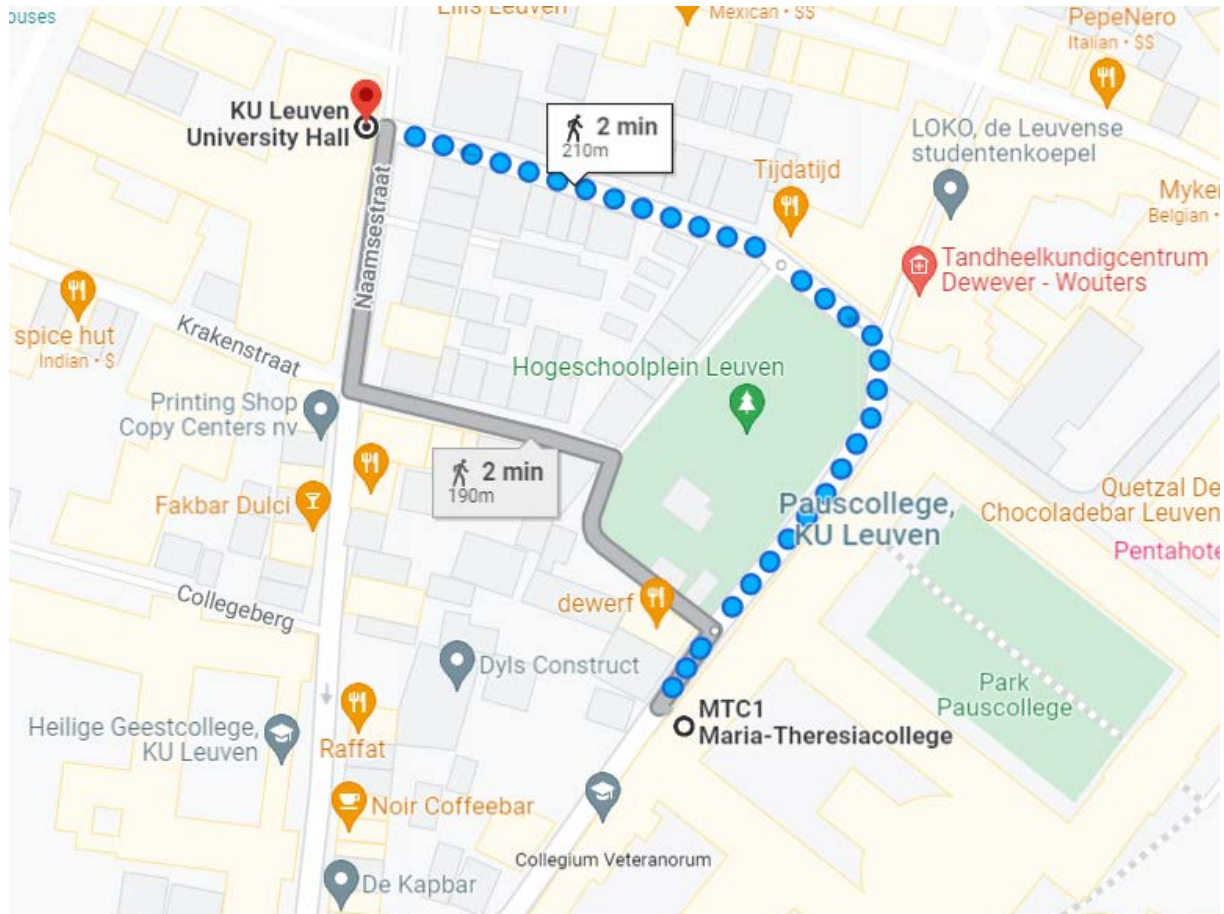

## How to go from Maria-Theresiacollege to Jubilee Hall

via Hogeschoolplein and  
Lakenweversstraat

2 min  
210 m